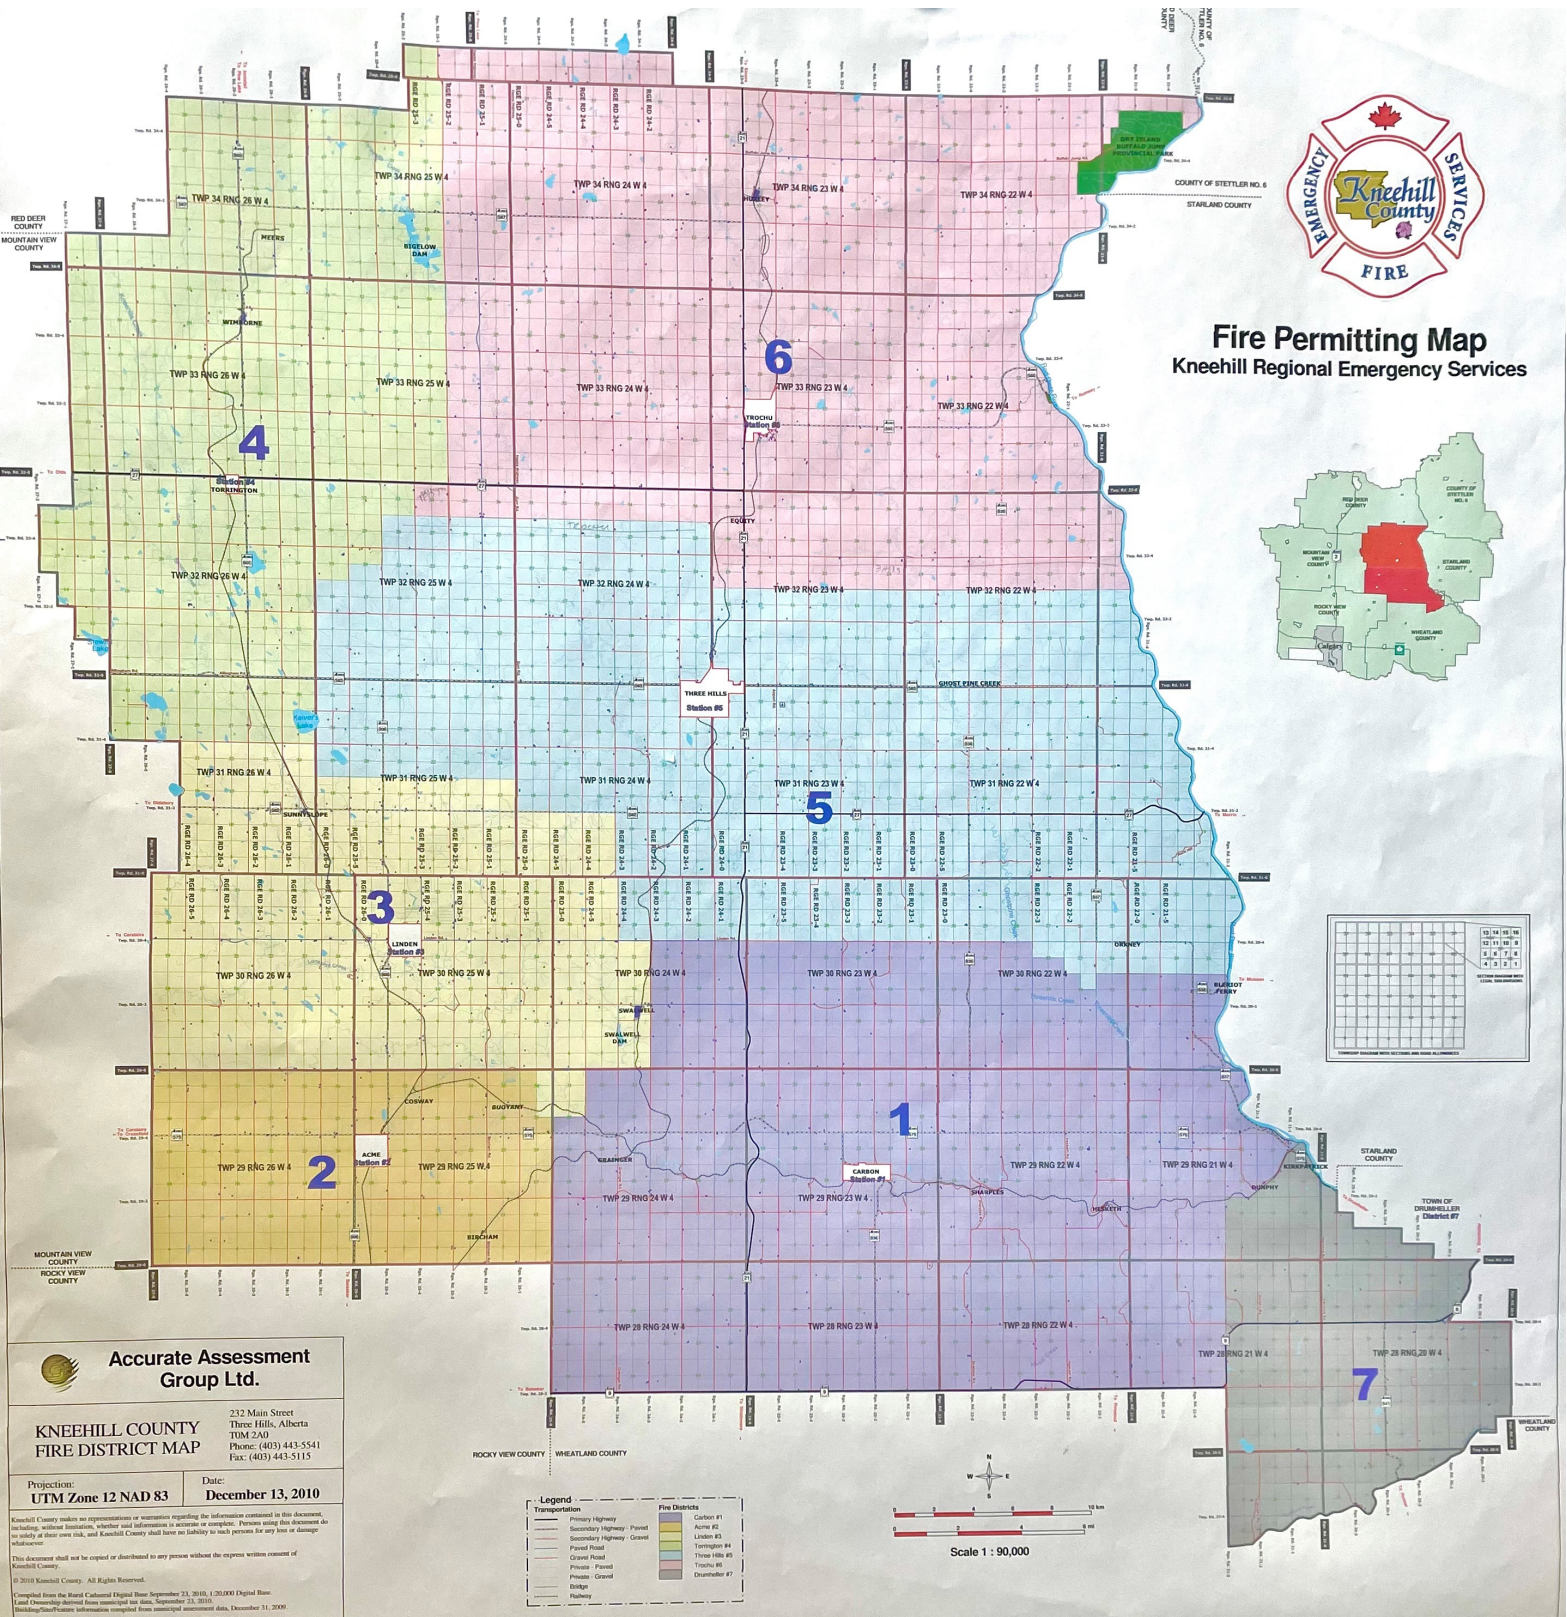

Fire Permitting Map

Kneehill Regional Emergency Services

Accurate Assessment Group Ltd.

KNEEHILL COUNTY FIRE DISTRICT MAP

232 Main Street
Three Hills, Alberta
T0M 2A0
Phone: (403) 443-5541
Fax: (403) 443-5115

Projection: UTM Zone 12 NAD 83
Date: December 13, 2010

Legend	
	Primary Highway - Paved
	Secondary Highway - Paved
	Gravel Road
	Private Road
	Private Gravel
	Dike
	Railway
	Fire District 1
	Fire District 2
	Fire District 3
	Fire District 4
	Fire District 5
	Fire District 6
	Fire District 7