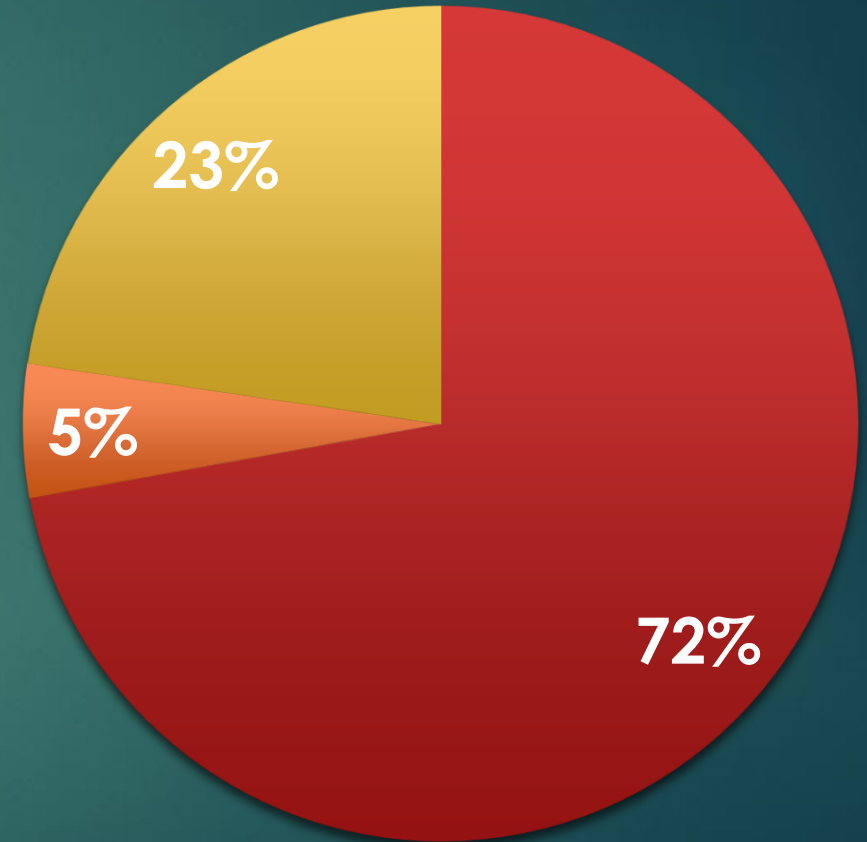

WE ARE HERE
WE ARE HERE
WE ARE HERE
WE ARE HERE
WE ARE HERE

NOTIFICATION ZONE

PETITION: WITHIN NOTIFICATION ZONE

(APPROX. 1500M TO CENTER OF PROPOSED AREA)

Total # of Households	77
Total # of Signed Landowners	9
# Households affected LESS Signed Landowners	68
# of Households AGAINST Project	61
# of Households Undecided	7
% of Households AGAINST Project	90%

■ AGAINST ■ UNDECIDED

PETITION: 2 KM OUTSIDE NOTIFICATION ZONE

Total # of Households	97
# of Households AGAINST Project	70
# of Households Undecided	5
# of Households not yet contacted	22
% of Households AGAINST Project	72%

■ AGAINST ■ UNDECIDED ■ NOT YET CONTACTED

THE VILLAGE
OF LINDEN

Petition
Signing
Events

HOW RENEWABLE SUBSIDIES WORK

WIND AND SOLAR ALREADY IN KNEEHILL COUNTY

KNEEHILL SOLAR PROJECT

GHOST PINE WIND FARM

Main Areas of Concern