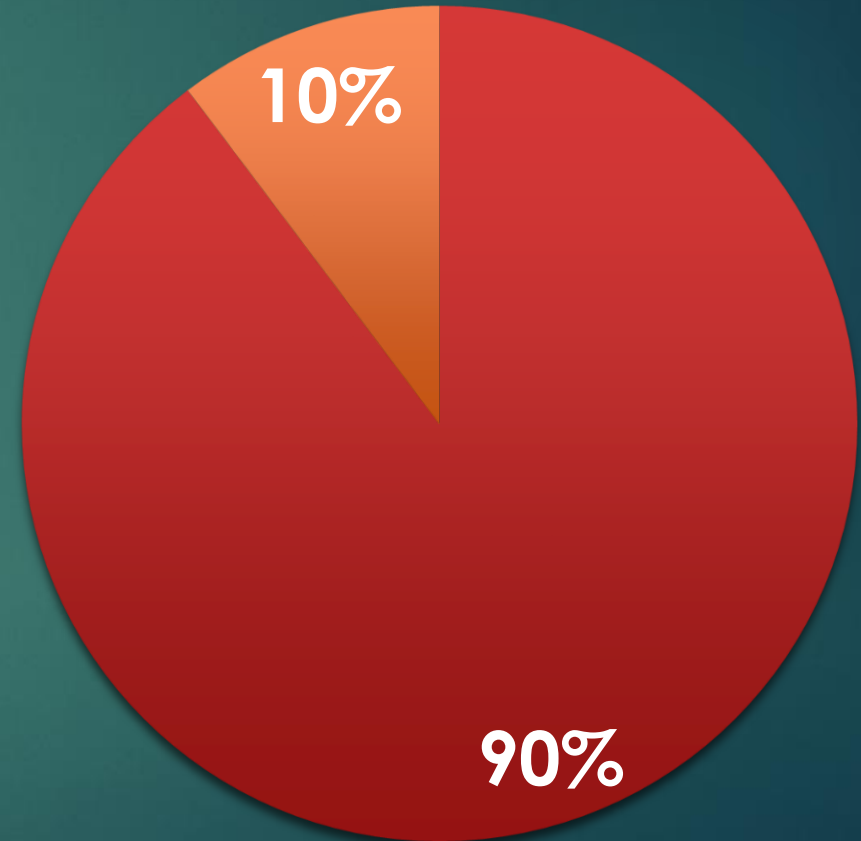

WE ARE HERE
WE ARE HERE
WE ARE HERE
WE ARE HERE
WE ARE HERE

NOTIFICATION ZONE

PETITION: WITHIN NOTIFICATION ZONE

(APPROX. 1500M TO CENTER OF PROPOSED AREA)

Total # of Households	77
Total # of Signed Landowners	9
# Households affected LESS Signed Landowners	68
# of Households AGAINST Project	61
# of Households Undecided	7
% of Households AGAINST Project	90%

■ AGAINST ■ UNDECIDED

PETITION: 2 KM OUTSIDE NOTIFICATION ZONE

Total # of Households	97
# of Households AGAINST Project	70
# of Households Undecided	5
# of Households not yet contacted	22
% of Households AGAINST Project	72%

■ AGAINST ■ UNDECIDED ■ NOT YET CONTACTED

THE VILLAGE
OF LINDEN

Petition
Signing
Events

HOW RENEWABLE SUBSIDIES WORK

WIND AND SOLAR ALREADY IN KNEEHILL COUNTY

KNEEHILL SOLAR PROJECT

GHOST PINE WIND FARM

Main Areas of Concern