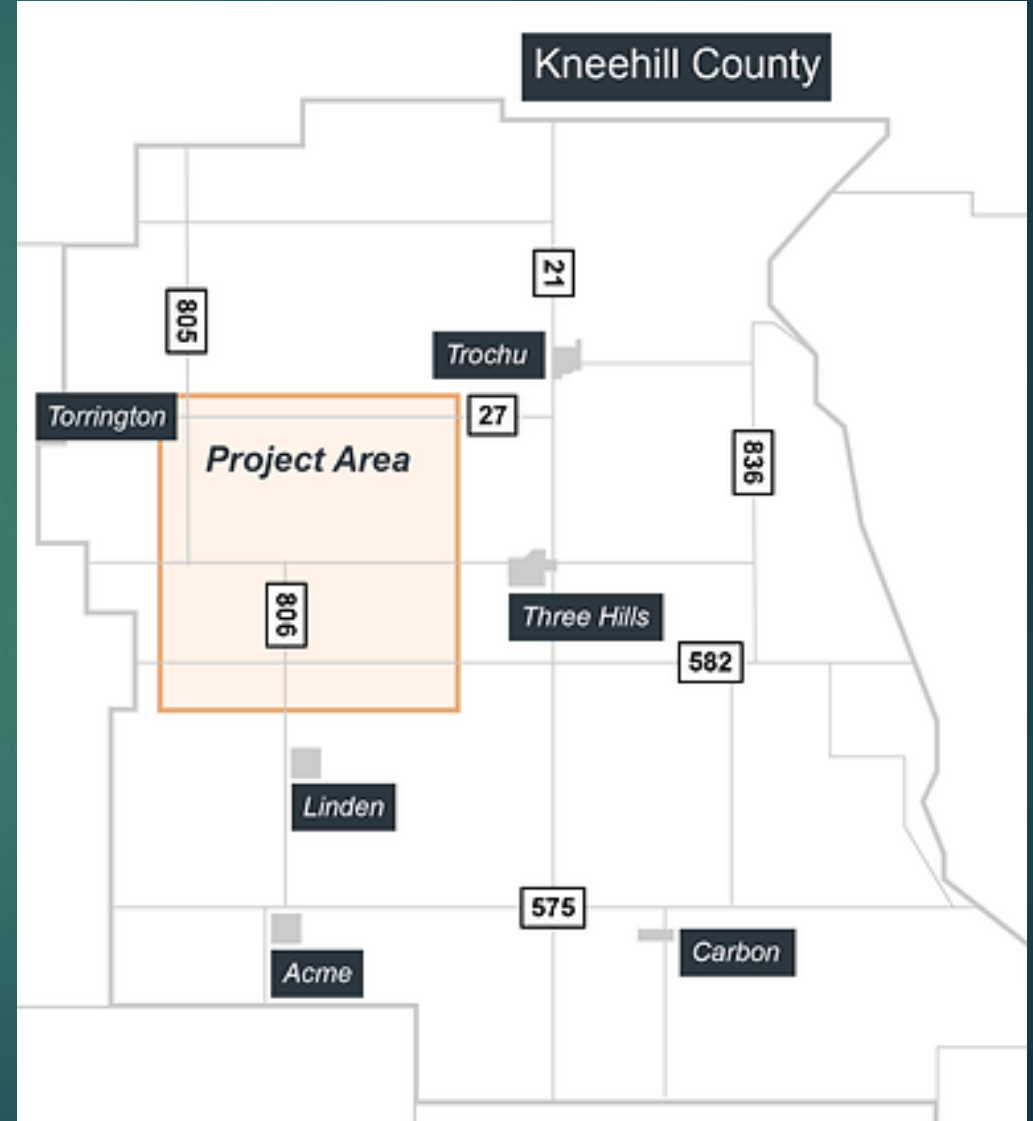

WE ARE HERE
WE ARE HERE
WE ARE HERE
WE ARE HERE
WE ARE HERE

NOTIFICATION ZONE

PETITION: WITHIN NOTIFICATION ZONE

(APPROX. 1500M TO CENTER OF PROPOSED AREA)

Total # of Households	77
Total # of Signed Landowners	9
# Households affected LESS Signed Landowners	68
# of Households AGAINST Project	61
# of Households Undecided	7
% of Households AGAINST Project	90%

■ AGAINST ■ UNDECIDED

PETITION: 2 KM OUTSIDE NOTIFICATION ZONE

Total # of Households	97
# of Households AGAINST Project	70
# of Households Undecided	5
# of Households not yet contacted	22
% of Households AGAINST Project	72%

■ AGAINST ■ UNDECIDED ■ NOT YET CONTACTED

THE VILLAGE
OF LINDEN

Petition
Signing
Events

HOW RENEWABLE SUBSIDIES WORK

WIND AND SOLAR ALREADY IN KNEEHILL COUNTY

KNEEHILL SOLAR PROJECT

GHOST PINE WIND FARM

Main Areas of Concern

DIRECT LAND USE

- ACCESS ROADS
- CONCRETE TOWER PAD
- TRANSMISSION LINES
- POWER SUBSTATIONS

UP TO

53

CONCRETE
TRUCKS

pour foundations

UP TO

96,000