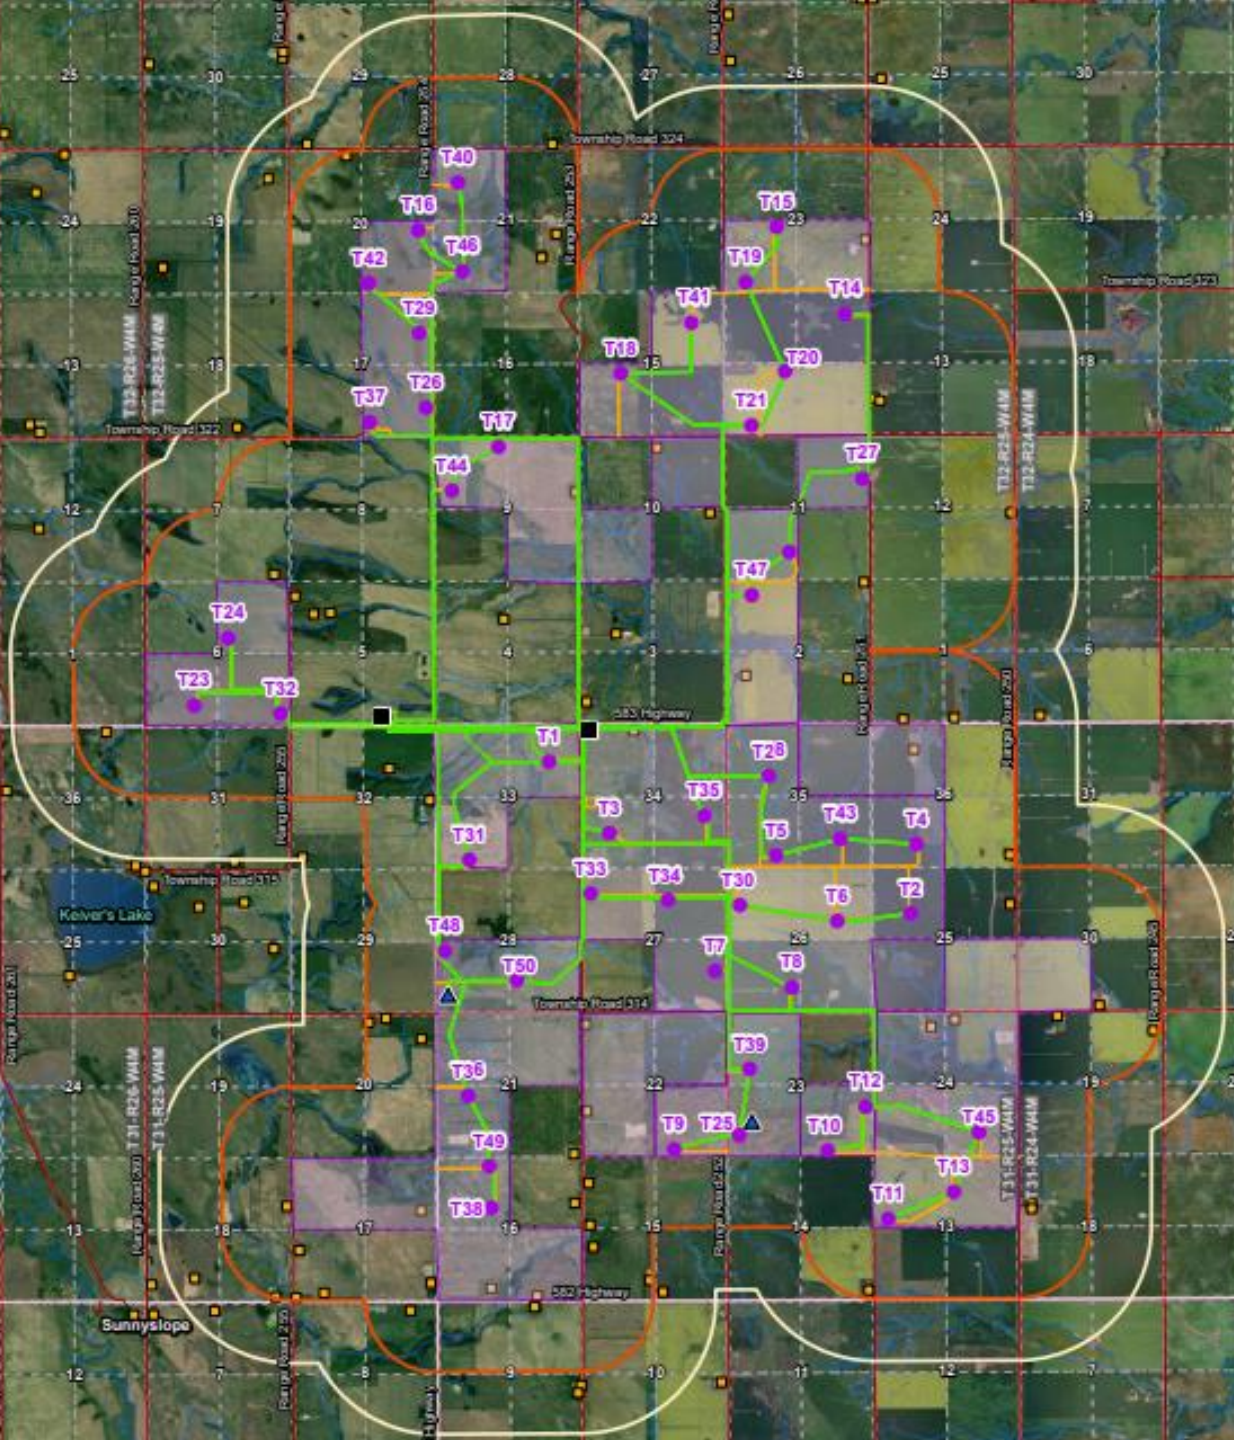

WE ARE HERE
WE ARE HERE
WE ARE HERE
WE ARE HERE
WE ARE HERE

NOTIFICATION ZONE

PETITION: WITHIN NOTIFICATION ZONE

(APPROX. 1500M TO CENTER OF PROPOSED AREA)

Total # of Households	77
Total # of Signed Landowners	9
# Households affected LESS Signed Landowners	68
# of Households AGAINST Project	61
# of Households Undecided	7
% of Households AGAINST Project	90%

■ AGAINST ■ UNDECIDED

PETITION: 2 KM OUTSIDE NOTIFICATION ZONE

Total # of Households	97
# of Households AGAINST Project	70
# of Households Undecided	5
# of Households not yet contacted	22
% of Households AGAINST Project	72%

■ AGAINST ■ UNDECIDED ■ NOT YET CONTACTED

THE VILLAGE
OF LINDEN

Petition
Signing
Events

HOW RENEWABLE SUBSIDIES WORK

WIND AND SOLAR ALREADY IN KNEEHILL COUNTY

KNEEHILL SOLAR PROJECT

GHOST PINE WIND FARM

Main Areas of Concern

DIRECT LAND USE

- ACCESS ROADS
- CONCRETE TOWER PAD
- TRANSMISSION LINES
- POWER SUBSTATIONS

UP TO

53

CONCRETE
TRUCKS

pour foundations

UP TO

96,000