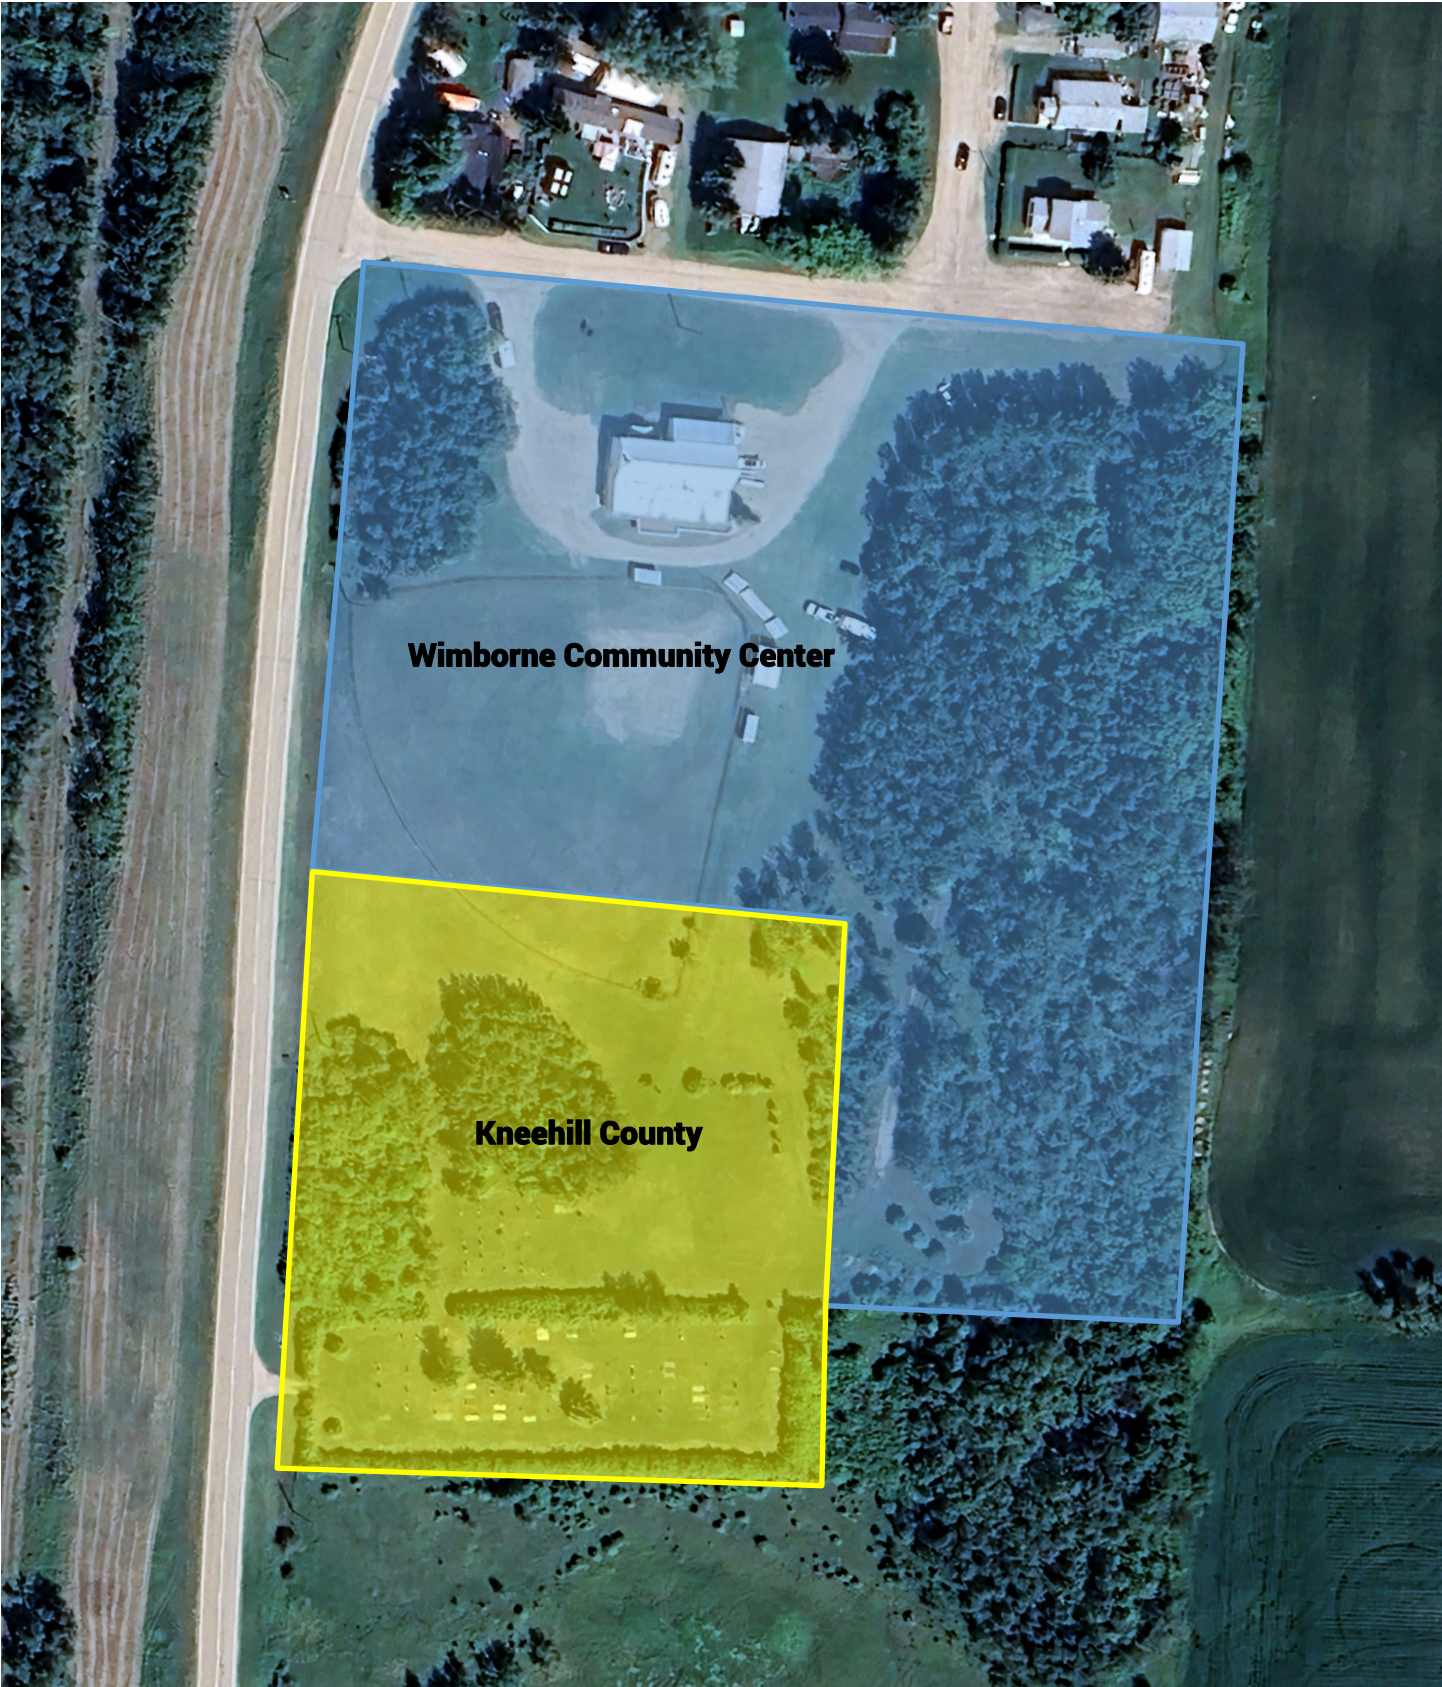

Hamlet Community Center Maps

Wimborne

Huxley

Torrington

Swalwell

COMMUNITY CENTERS IN KNEEHILL COUNTY

Name	Location
Orkney Community Hall	215079 HWY 837
Mt Vernon Community Hall	310057 RGE RD 231
Three Hills Rural Community Hall	240078 HWY 582
Sunnyslope Community Hall	260062 HWY 582
Crossroads Hall	NW-22-34-25-W4
Hesketh Community Hall	20 MAIN ST HESKETH
Huxley Community Hall	225 MAIN ST HUXLEY
Swalwell Community Hall	214 MAIN ST SWALWELL
Wimborne Community Hall	109 FIRST ST S WIMBORNE
Silver Willows Seniors Society	113 CENTRE ST TORRINGTON
Torrington Community Hall	202 SECOND AVE N TORRINGTON