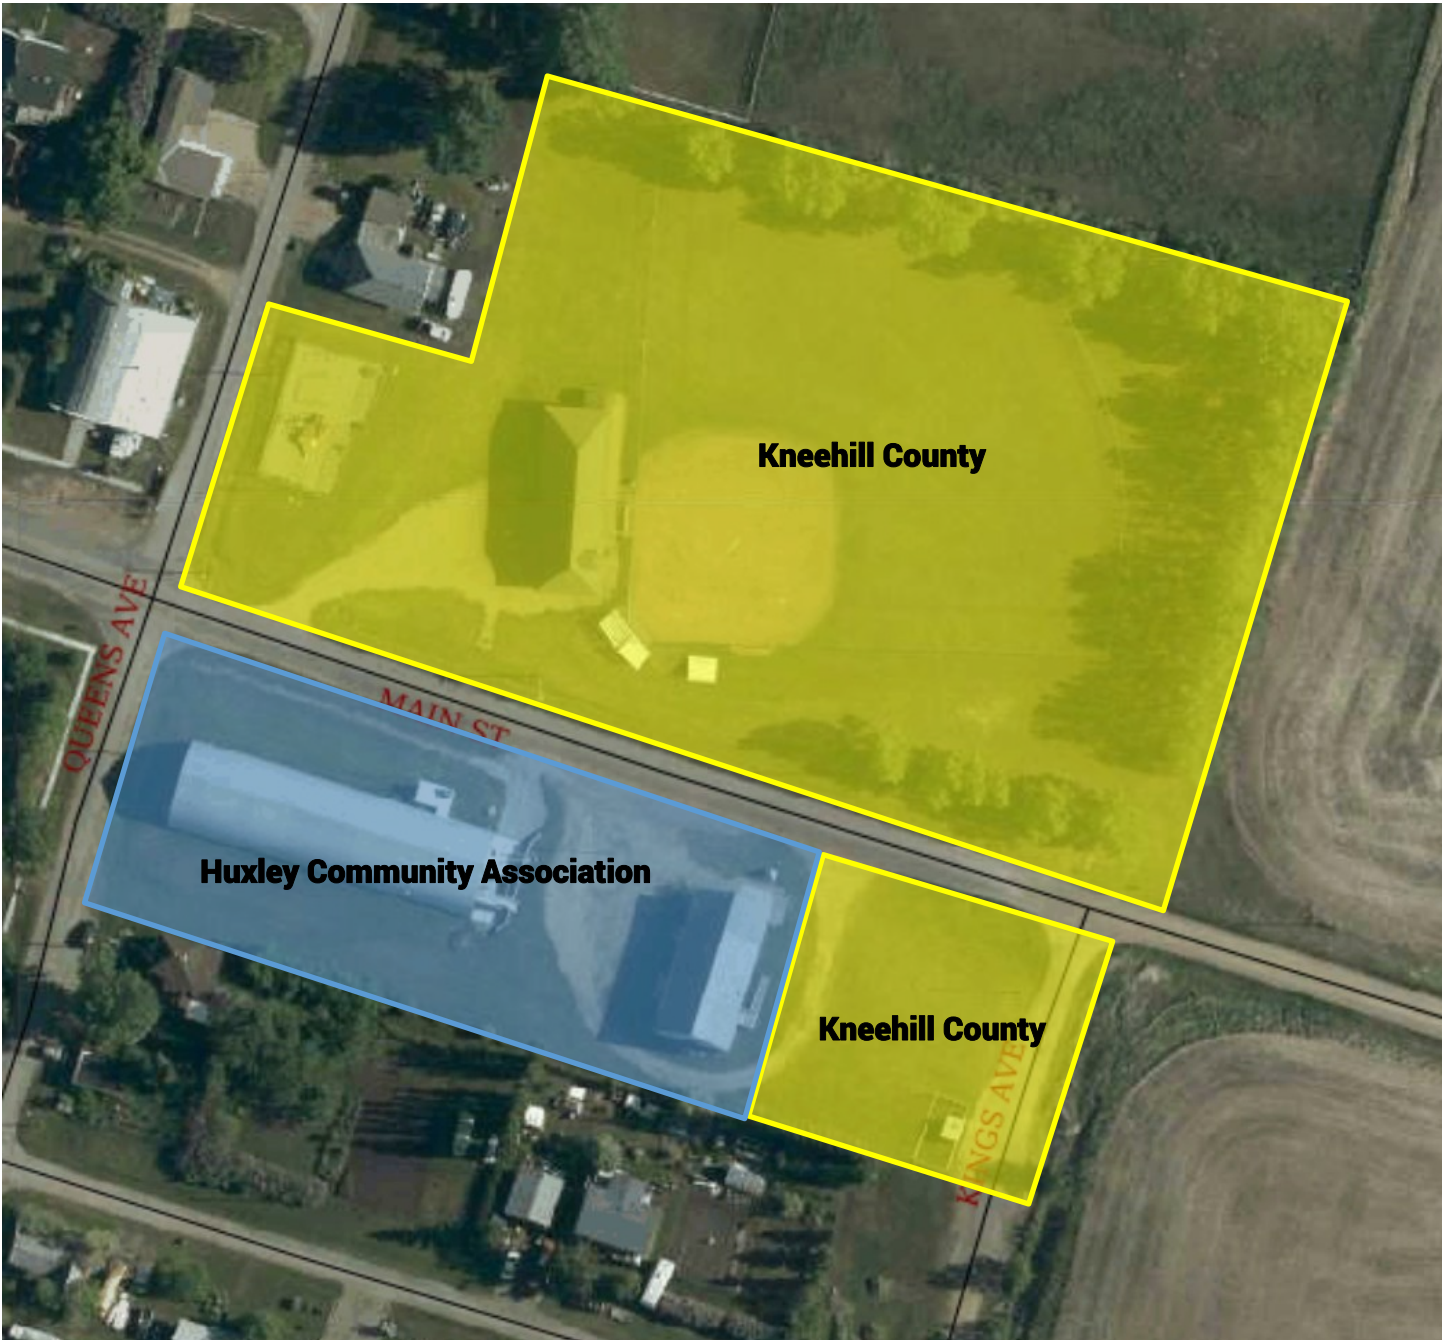

Hamlet Community Center Maps

Wimborne

Huxley

Torrington

Swalwell

COMMUNITY CENTERS IN KNEEHILL COUNTY

Name	Location
Orkney Community Hall	215079 HWY 837
Mt Vernon Community Hall	310057 RGE RD 231
Three Hills Rural Community Hall	240078 HWY 582
Sunnyslope Community Hall	260062 HWY 582
Crossroads Hall	NW-22-34-25-W4
Hesketh Community Hall	20 MAIN ST HESKETH
Huxley Community Hall	225 MAIN ST HUXLEY
Swalwell Community Hall	214 MAIN ST SWALWELL
Wimborne Community Hall	109 FIRST ST S WIMBORNE
Silver Willows Seniors Society	113 CENTRE ST TORRINGTON
Torrington Community Hall	202 SECOND AVE N TORRINGTON