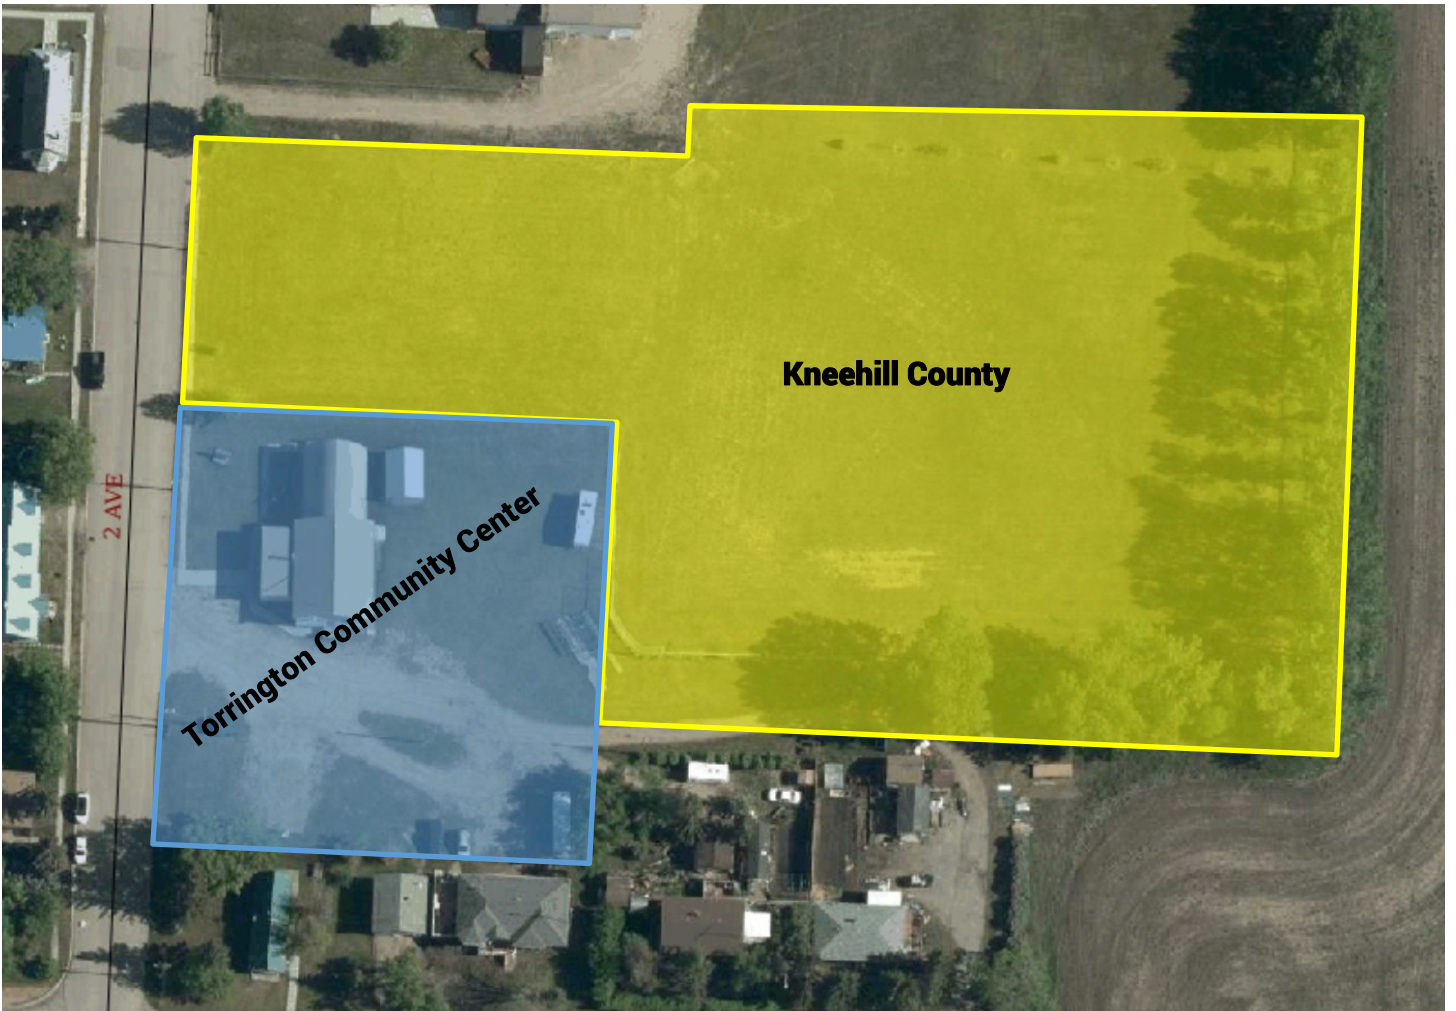

Hamlet Community Center Maps

Wimborne

Huxley

Torrington

Swalwell

COMMUNITY CENTERS IN KNEEHILL COUNTY

Name	Location
Orkney Community Hall	215079 HWY 837
Mt Vernon Community Hall	310057 RGE RD 231
Three Hills Rural Community Hall	240078 HWY 582
Sunnyslope Community Hall	260062 HWY 582
Crossroads Hall	NW-22-34-25-W4
Hesketh Community Hall	20 MAIN ST HESKETH
Huxley Community Hall	225 MAIN ST HUXLEY
Swalwell Community Hall	214 MAIN ST SWALWELL
Wimborne Community Hall	109 FIRST ST S WIMBORNE
Silver Willows Seniors Society	113 CENTRE ST TORRINGTON
Torrington Community Hall	202 SECOND AVE N TORRINGTON