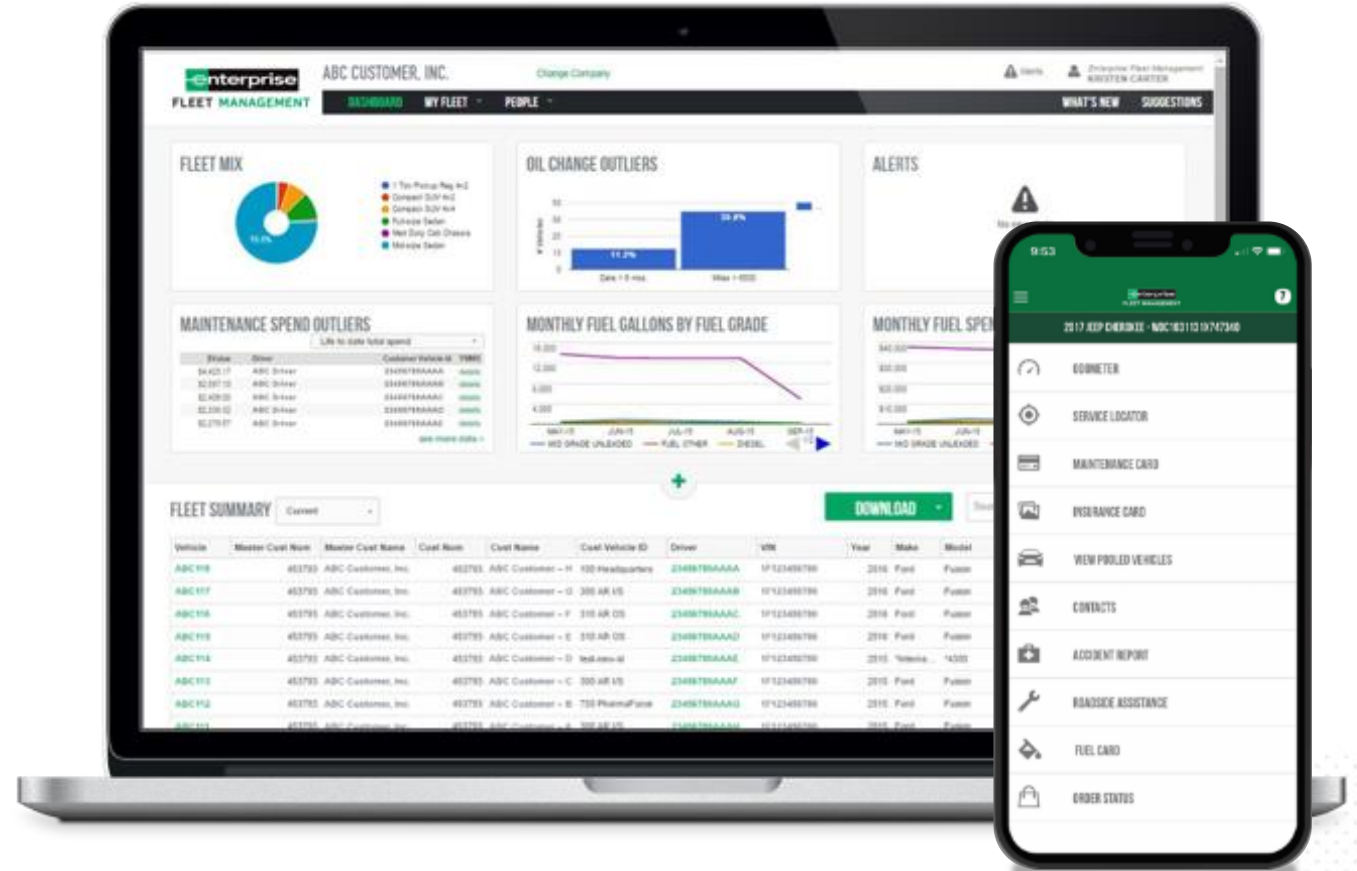

Enterprise Fleet for County Government

Enterprise Advantage

11,000+
EFM CUSTOMERS

We have experience working with businesses like yours

CLIENT STRATEGY MANAGERS

That provide personalized service

54 LOCAL OFFICES

Providing hands-on support

REAL-TIME FLEET TOOLS

Client Portal & Mobile App empowering fleet managers

Investment-Grade
Fleet Management Company

OVER 600k vehicles on lease

References

“Because of the cost savings we have seen through our partnership with Enterprise Fleet Management, both in the overall cost of the vehicles as well as fuel and maintenance costs, I would without hesitation recommend Enterprise Fleet Management to any company operating a fleet of vehicles.” – Teresa Gratrix, Chief Administrative Officer, Camrose County

Comprehensive offering, so you can focus on your objectives

Customized to best fit the needs of your business.

Robust Reporting and Technology

Fleet Management Platform and Mobile App

- ✓ **COMPREHENSIVE FLEET LIST**
- ✓ **ORDER STATUS UPDATES**
- ✓ **MAINTENANCE INSIGHTS**
- ✓ **OPERATOR INSIGHTS**
- ✓ **FUEL SPEND**

Effective Vehicle Lifecycle

Determining the right time to replace vehicles