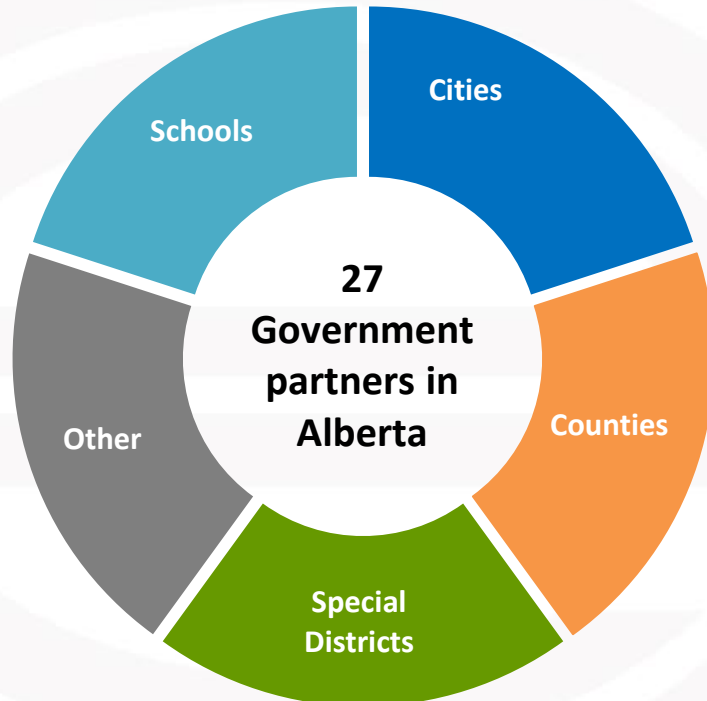

Enterprise Fleet for County Government

Enterprise Advantage

11,000+
EFM CUSTOMERS

We have experience working with businesses like yours

CLIENT STRATEGY MANAGERS

That provide personalized service

54 LOCAL OFFICES

Providing hands-on support

REAL-TIME FLEET TOOLS

Client Portal & Mobile App empowering fleet managers

Investment-Grade
Fleet Management Company

OVER 600k vehicles on lease

References

“Because of the cost savings we have seen through our partnership with Enterprise Fleet Management, both in the overall cost of the vehicles as well as fuel and maintenance costs, I would without hesitation recommend Enterprise Fleet Management to any company operating a fleet of vehicles.” – Teresa Gratrix, Chief Administrative Officer, Camrose County