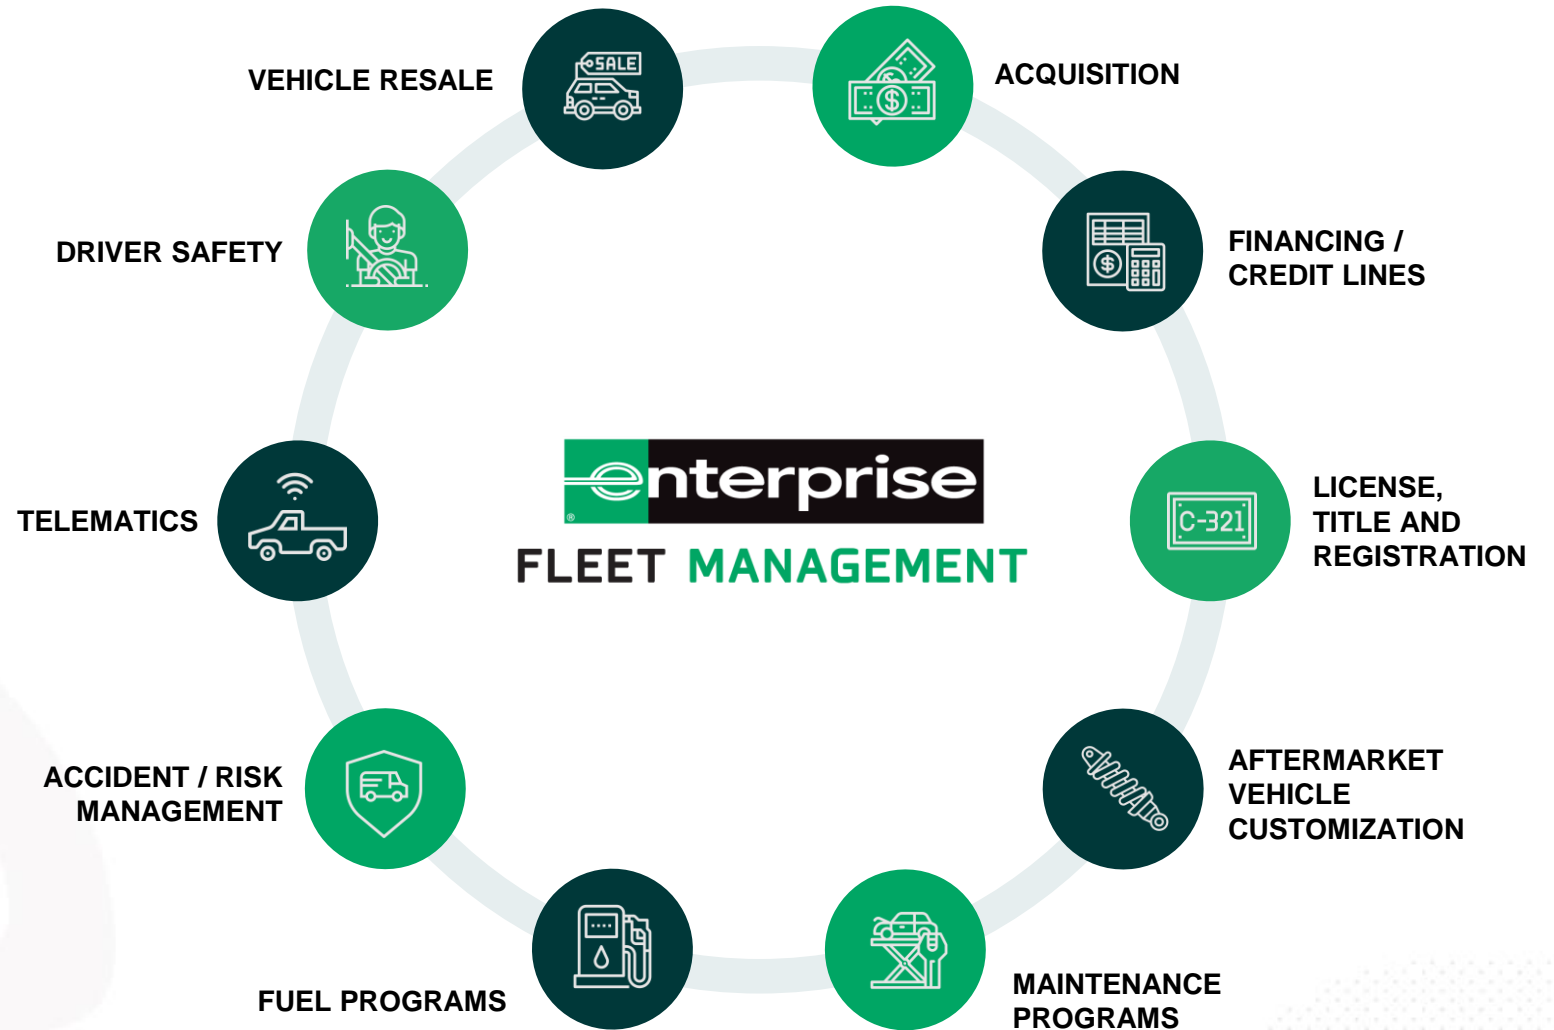

Enterprise Fleet for County Government

Enterprise Advantage

11,000+
EFM CUSTOMERS

We have experience working with businesses like yours

CLIENT STRATEGY MANAGERS

That provide personalized service

54 LOCAL OFFICES

Providing hands-on support

REAL-TIME FLEET TOOLS

Client Portal & Mobile App empowering fleet managers

Investment-Grade
Fleet Management Company

OVER 600k vehicles on lease

References

“Because of the cost savings we have seen through our partnership with Enterprise Fleet Management, both in the overall cost of the vehicles as well as fuel and maintenance costs, I would without hesitation recommend Enterprise Fleet Management to any company operating a fleet of vehicles.” – Teresa Gratrix, Chief Administrative Officer, Camrose County

Comprehensive offering, so you can focus on your objectives

Customized to best fit the needs of your business.

Robust Reporting and Technology

Fleet Management Platform and Mobile App

- ✓ **COMPREHENSIVE FLEET LIST**
- ✓ **ORDER STATUS UPDATES**
- ✓ **MAINTENANCE INSIGHTS**
- ✓ **OPERATOR INSIGHTS**
- ✓ **FUEL SPEND**

Effective Vehicle Lifecycle

Determining the right time to replace vehicles