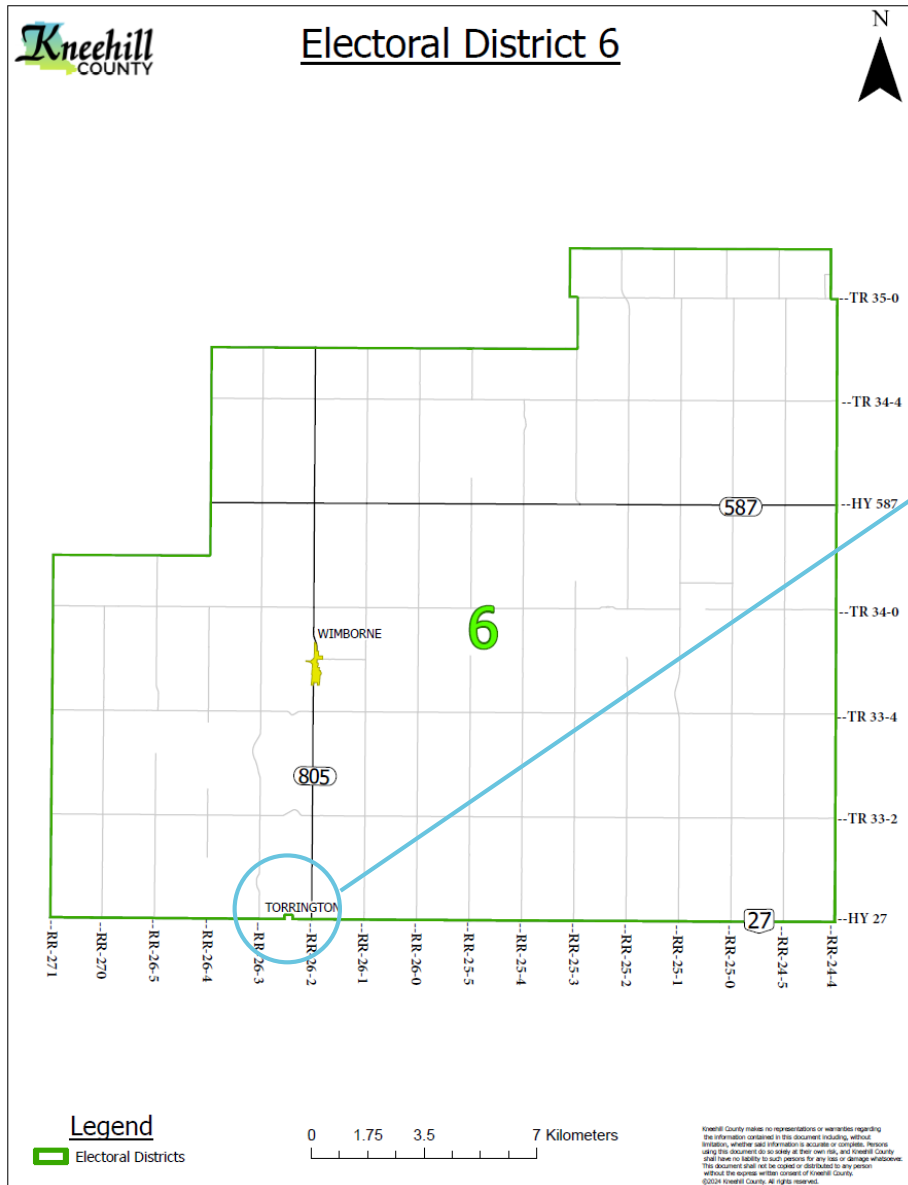

DIVISION 6

Township	Range	Meridian	All of Sections
33	24	W4M	5, 6, 7, 8, 17, 18, 19, 20, 29, 30, 31, 32,
33	25	W4M	1-36
33	26	W4M	1-36, excluding the Hamlet of Torrington
33	27	W4M	All Sections within Kneehill County
34	24	W4M	5, 6, 7, 8, 17, 18, 19, 20, 29, 30, 31, 32,
34	25	W4M	All Sections within Kneehill County
34	26	W4M	All Sections within Kneehill County
34	27	W4M	All Sections within Kneehill County
35	24	W4M	4, 5, 6
35	25	W4M	All Sections within Kneehill County