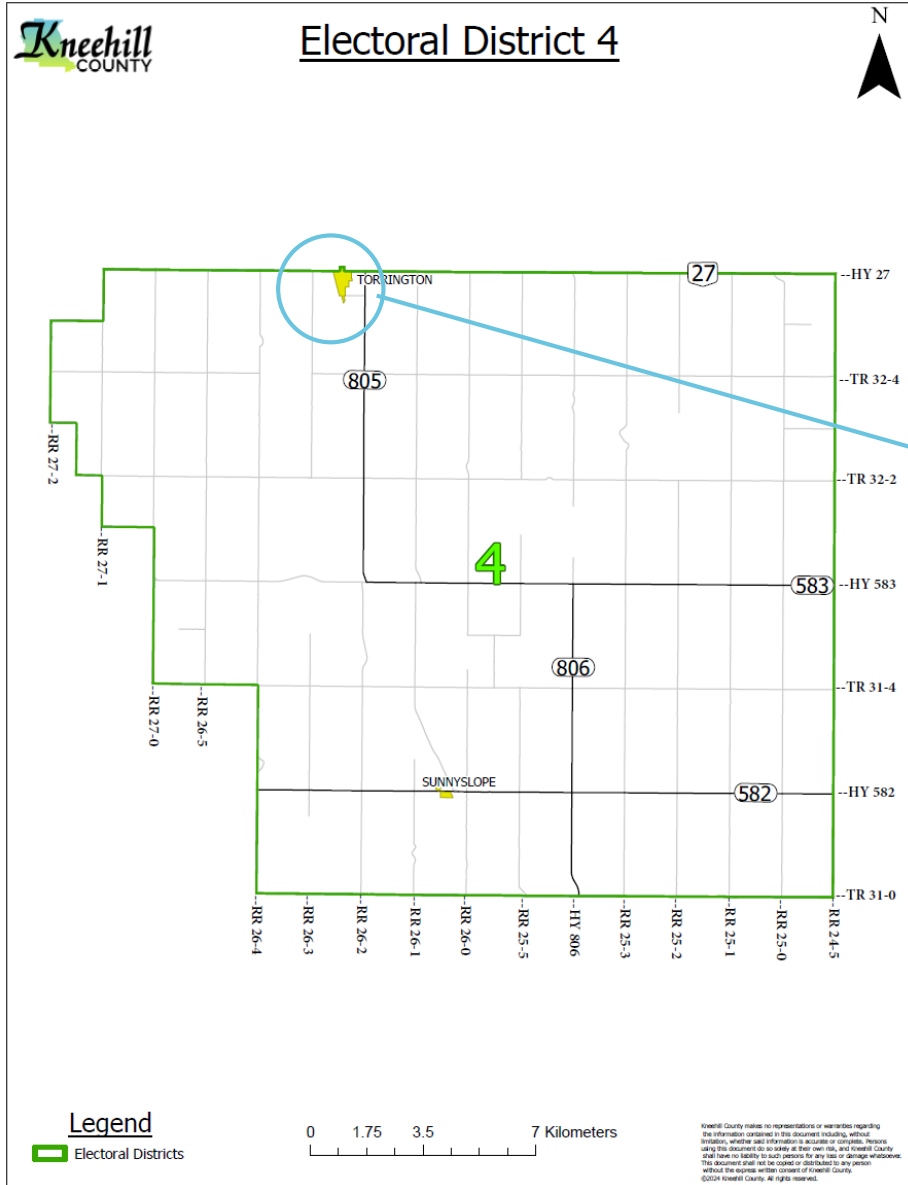

Electoral District 3

Legend

Electoral Districts

0 1.5 3 6 Kilometers

Kneehill County makes no representations or warranties regarding the information contained in this document including, without limitation, whether said information is accurate or complete. Persons using this document do so solely at their own risk, and Kneehill County shall have no liability to such persons for any loss or damage whatsoever. This document shall not be copied or distributed to any person without the express written consent of Kneehill County. ©2004 Kneehill County. All rights reserved.

DIVISION 4

Township	Range	Meridian	All of Sections
31	24	W4M	6, 7, 18, 19, 30, 31
31	25	W4M	1-36
31	26	W4M	All Sections within Kneehill County
32	24	W4M	6, 7, 18, 19, 30, 31
32	25	W4M	1-36
32	26	W4M	1-36, including the entire Hamlet of Torrington
32	27	W4M	All Sections within Kneehill County

DIVISION 5

Township	Range	Meridian	All of Sections
31	21	W4M	All Sections within Kneehill County
31	22	W4M	1-36
31	23	W4M	1-36
31	24	W4M	1, 2, 3, 4, 5, 8, 9, 10, 11, 12, 13, 14, 15, 16, 17, 20, 21, 22, 23, 24, 25, 26, 27, 28, 29, 32, 33, 34, 35, 36
32	21	W4M	All Sections within Kneehill County
32	22	W4M	1-36
32	23	W4M	1-36
32	24	W4M	1, 2, 3, 4, 5, 8, 9, 10, 11, 12, 13, 14, 15, 16, 17, 20, 21, 22, 23, 24, 25, 26, 27, 28, 29, 32, 33, 34, 35, 36

DIVISION 6

Township	Range	Meridian	All of Sections
33	24	W4M	5, 6, 7, 8, 17, 18, 19, 20, 29, 30, 31, 32,
33	25	W4M	1-36
33	26	W4M	1-36, excluding the Hamlet of Torrington
33	27	W4M	All Sections within Kneehill County
34	24	W4M	5, 6, 7, 8, 17, 18, 19, 20, 29, 30, 31, 32,
34	25	W4M	All Sections within Kneehill County
34	26	W4M	All Sections within Kneehill County
34	27	W4M	All Sections within Kneehill County
35	24	W4M	4, 5, 6
35	25	W4M	All Sections within Kneehill County