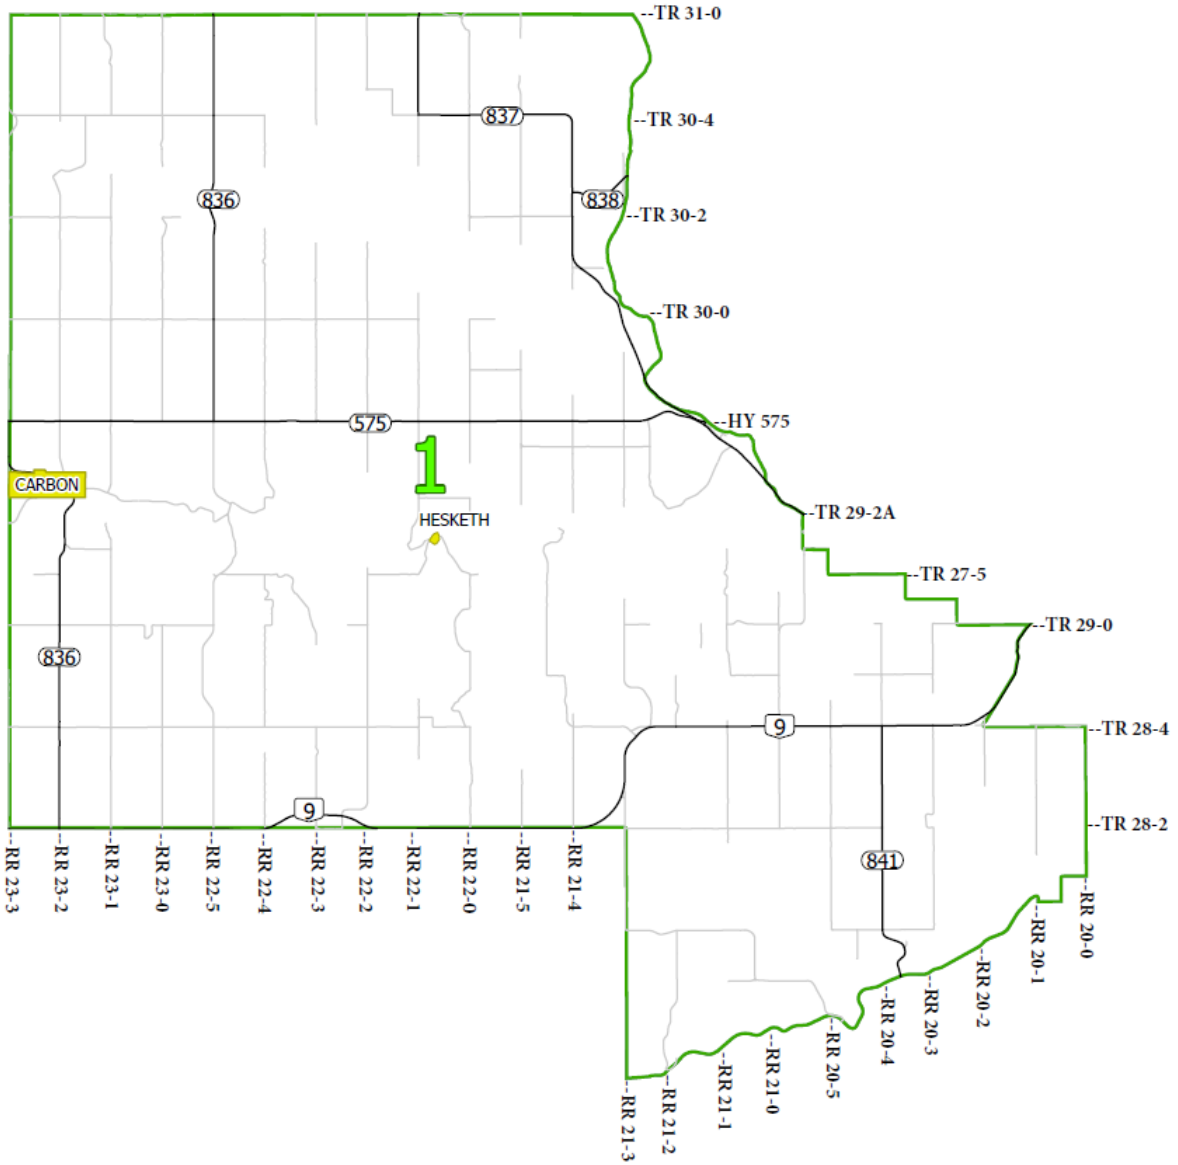

Electoral District 1

Legend
 Electoral Districts

DIVISION 2

Township	Range	Meridian	All of Sections
28	23	W4M	16, 17, 18, 19, 20, 21, 28, 29, 30, 31, 32, 33
28	24	W4M	All Sections within Kneehill County
29	23	W4M	4, 5, 6, 7, 8, 9, 16, 17, 18, 19, 20, 21, 28, 29, 30, 31, 32, 33
29	24	W4M	1-36
29	25	W4M	1, 2, 11, 12, 13, 14, 23, 24, 25, 26, 35, 36
30	23	W4M	4, 5, 6, 7, 8, 9, 16, 17, 18, 19, 20, 21, 28, 29, 30, 31, 32, 33
30	24	W4M	1-36
30	25	W4M	1, 2, 11, 12, 13, 14, 23, 24, 25, 26, 35, 36