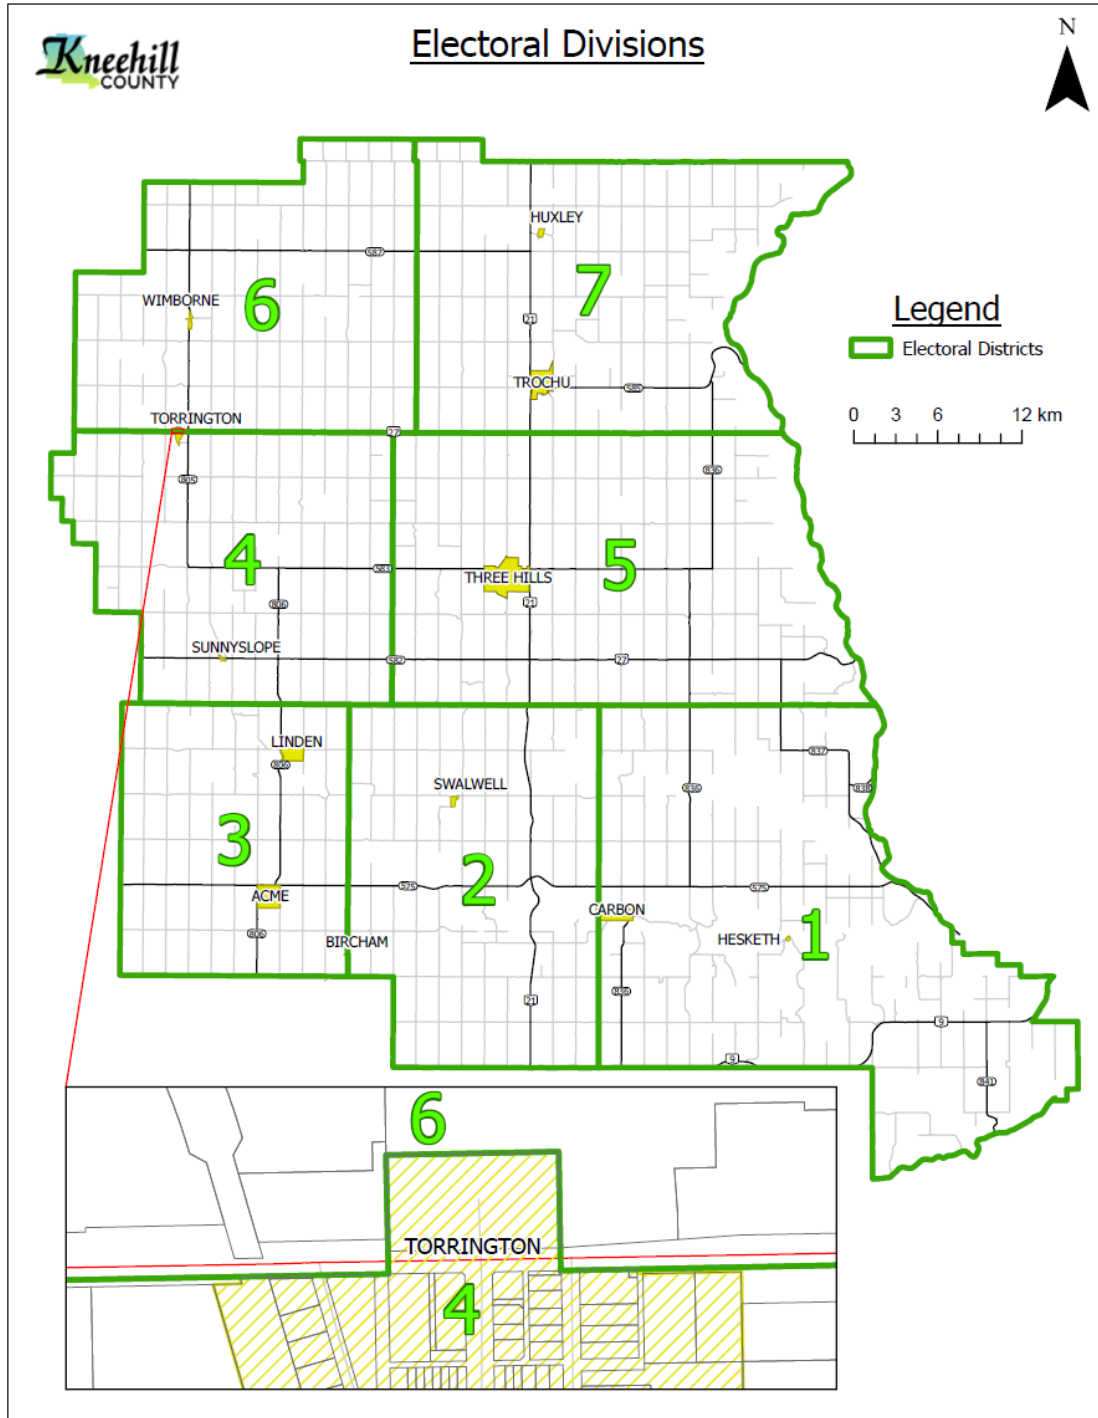

Bylaw 1908

Schedule "B"

Electoral Boundaries by Division

OVERVIEW

DIVISION 1

Township	Range	Meridian	All of Sections
27	20	W4M	All Sections within Kneehill County
27	21	W4M	All Sections within Kneehill County
28	20	W4M	All Sections within Kneehill County
28	21	W4M	All Sections within Kneehill County
28	22	W4M	All Sections within Kneehill County
28	23	W4M	13, 14, 15, 22, 23, 24, 25, 26, 27, 34, 35, 36
29	20	W4M	All Sections within Kneehill County
29	21	W4M	All Sections within Kneehill County
29	22	W4M	1-36
29	23	W4M	1, 2, 3, 10, 11, 12, 13, 14, 15, 22, 23, 24, 25, 26, 27, 34, 35, 36
30	21	W4M	All Sections within Kneehill County
30	22	W4M	1-36
30	23	W4M	1, 2, 3, 10, 11, 12, 13, 14, 15, 22, 23, 24, 25, 26, 27, 34, 35, 36

DIVISION 6

Township	Range	Meridian	All of Sections
33	24	W4M	5, 6, 7, 8, 17, 18, 19, 20, 29, 30, 31, 32,
33	25	W4M	1-36
33	26	W4M	1-36, excluding the Hamlet of Torrington
33	27	W4M	All Sections within Kneehill County
34	24	W4M	5, 6, 7, 8, 17, 18, 19, 20, 29, 30, 31, 32,
34	25	W4M	All Sections within Kneehill County
34	26	W4M	All Sections within Kneehill County
34	27	W4M	All Sections within Kneehill County
35	24	W4M	4, 5, 6
35	25	W4M	All Sections within Kneehill County

DIVISION 7

Township	Range	Meridian	All of Sections
33	22	W4M	All Sections within Kneehill County
33	23	W4M	1-36
33	24	W4M	1, 2, 3, 4, 9, 10, 11, 12, 13, 14, 15, 16, 21, 22, 23, 24, 25, 26, 27, 28, 33, 34, 35, 36
34	21	W4M	All Sections within Kneehill County
34	22	W4M	All Sections within Kneehill County
34	23	W4M	1-36
34	24	W4M	1, 2, 3, 4, 9, 10, 11, 12, 13, 14, 15, 16, 21, 22, 23, 24, 25, 26, 27, 28, 33, 34, 35, 36
35	24	W4M	1, 2, 3