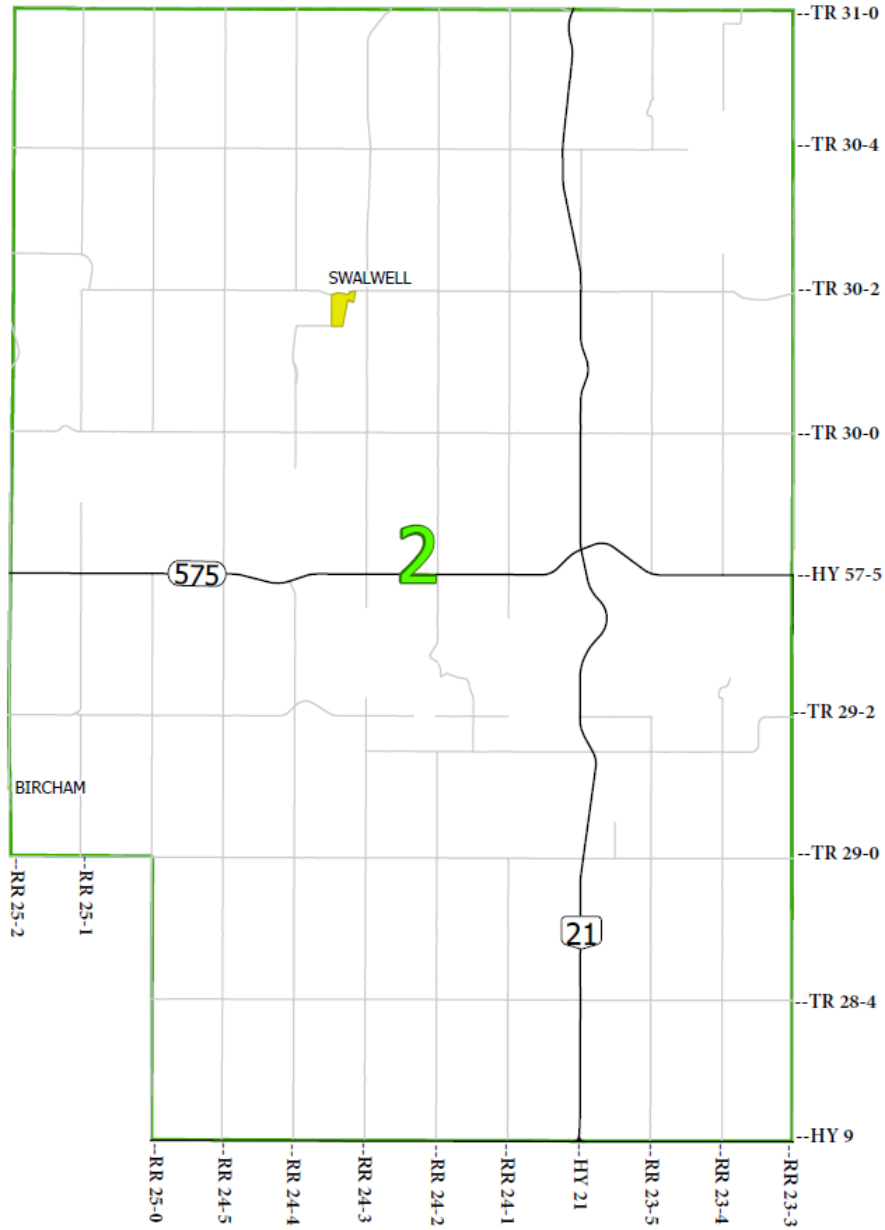

Electoral District 2

Legend

Electoral Districts

DIVISION 3

Township	Range	Meridian	All of Sections
29	25	W4M	3, 4, 5, 6, 7, 8, 9, 10, 15, 16, 17, 18, 19, 20, 21, 22, 27, 28, 29, 30, 31, 32, 33, 34
29	26	W4M	1-36
30	25	W4M	3, 4, 5, 6, 7, 8, 9, 10, 15, 16, 17, 18, 19, 20, 21, 22, 27, 28, 29, 30, 31, 32, 33, 34
30	26	W4M	1-36