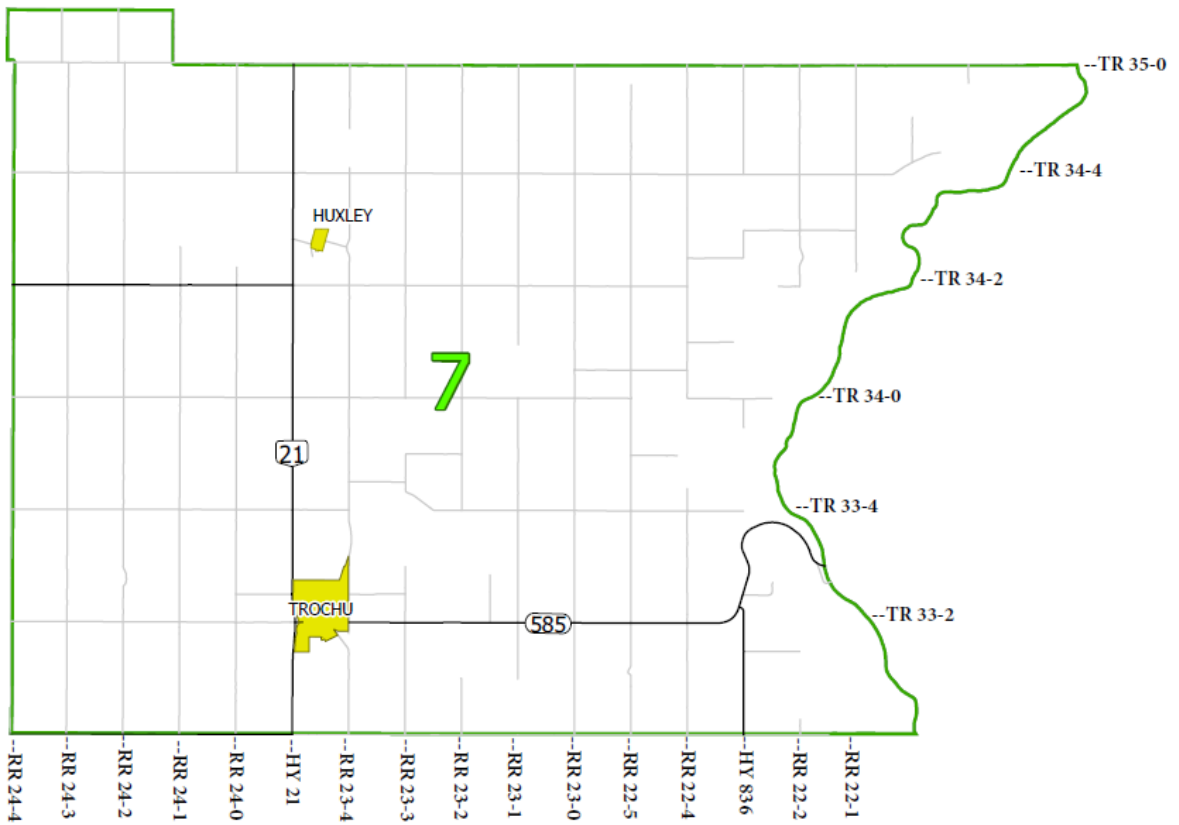

DIVISION 7

Township	Range	Meridian	All of Sections
33	22	W4M	All Sections within Kneehill County
33	23	W4M	1-36
33	24	W4M	1, 2, 3, 4, 9, 10, 11, 12, 13, 14, 15, 16, 21, 22, 23, 24, 25, 26, 27, 28, 33, 34, 35, 36
34	21	W4M	All Sections within Kneehill County
34	22	W4M	All Sections within Kneehill County
34	23	W4M	1-36
34	24	W4M	1, 2, 3, 4, 9, 10, 11, 12, 13, 14, 15, 16, 21, 22, 23, 24, 25, 26, 27, 28, 33, 34, 35, 36
35	24	W4M	1, 2, 3

Electoral District 7

Legend
Electoral Districts