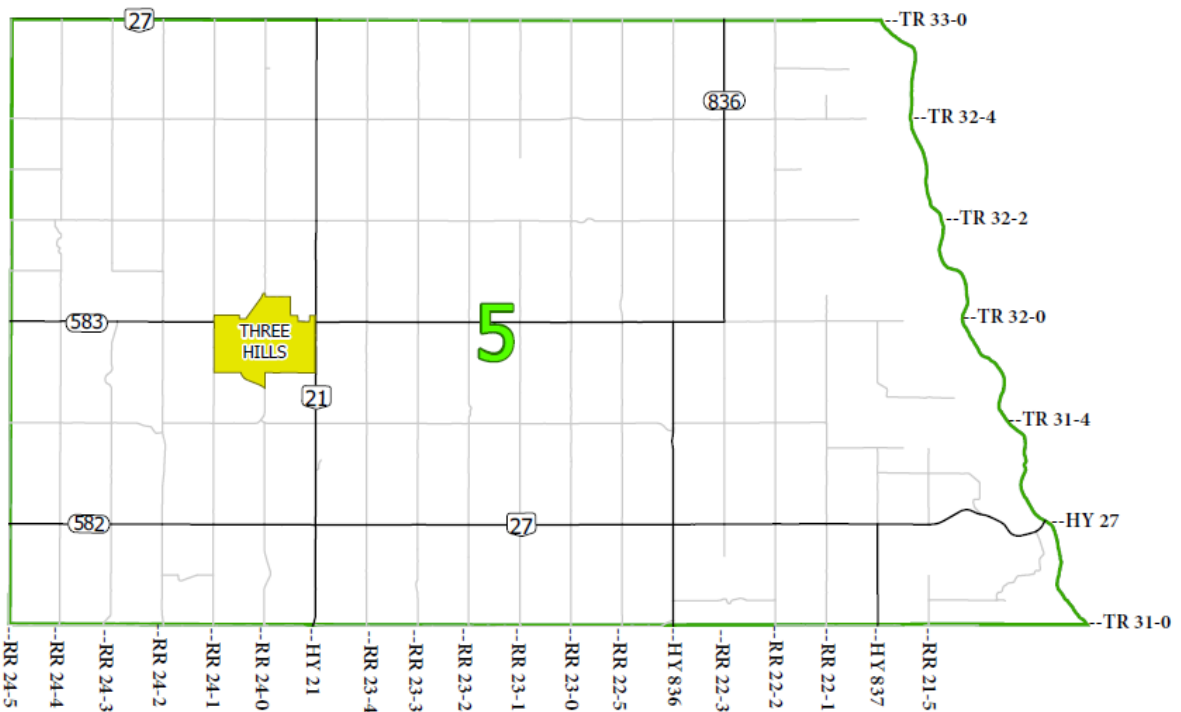

Electoral District 5

Legend
Electoral Districts

DIVISION 6

Township	Range	Meridian	All of Sections
33	24	W4M	5, 6, 7, 8, 17, 18, 19, 20, 29, 30, 31, 32,
33	25	W4M	1-36
33	26	W4M	1-36, excluding the Hamlet of Torrington
33	27	W4M	All Sections within Kneehill County
34	24	W4M	5, 6, 7, 8, 17, 18, 19, 20, 29, 30, 31, 32,
34	25	W4M	All Sections within Kneehill County
34	26	W4M	All Sections within Kneehill County
34	27	W4M	All Sections within Kneehill County
35	24	W4M	4, 5, 6
35	25	W4M	All Sections within Kneehill County