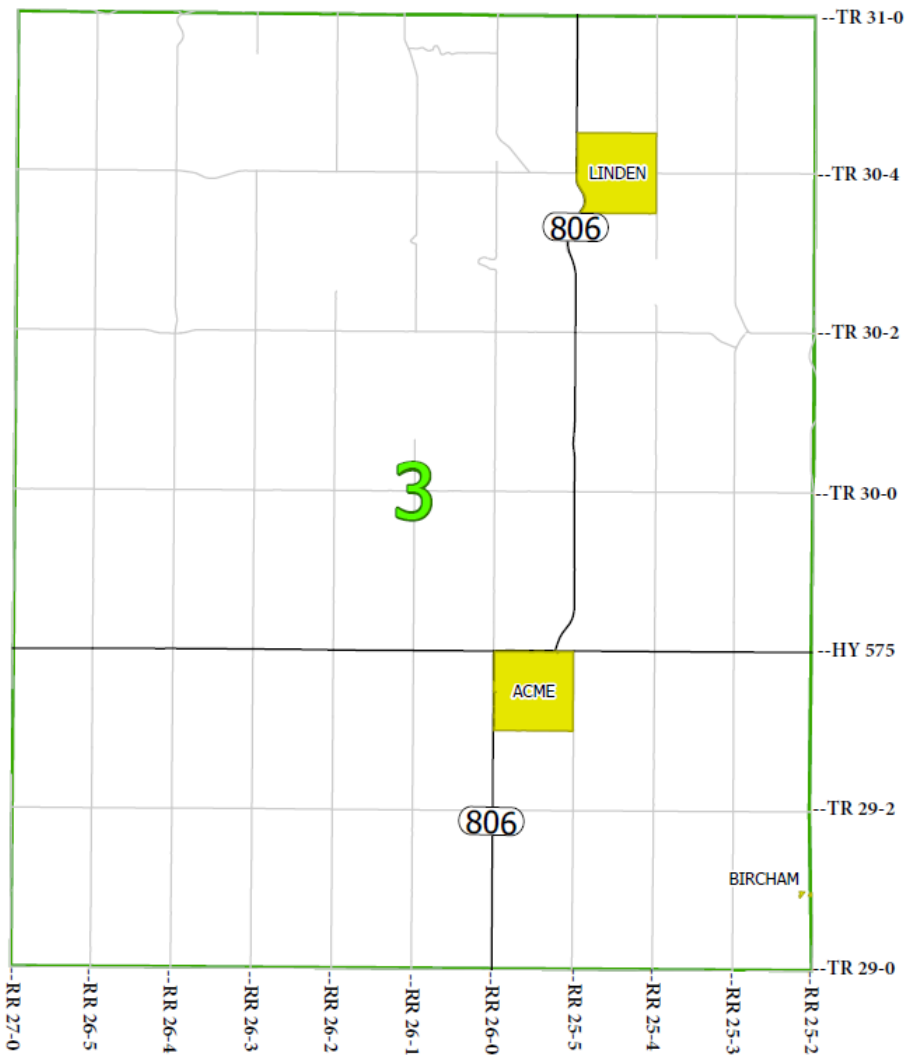

Electoral District 3

Legend

Electoral Districts

0 1.5 3 6 Kilometers

DIVISION 4

Township	Range	Meridian	All of Sections
31	24	W4M	6, 7, 18, 19, 30, 31
31	25	W4M	1-36
31	26	W4M	All Sections within Kneehill County
32	24	W4M	6, 7, 18, 19, 30, 31
32	25	W4M	1-36
32	26	W4M	1-36, including the entire Hamlet of Torrington
32	27	W4M	All Sections within Kneehill County